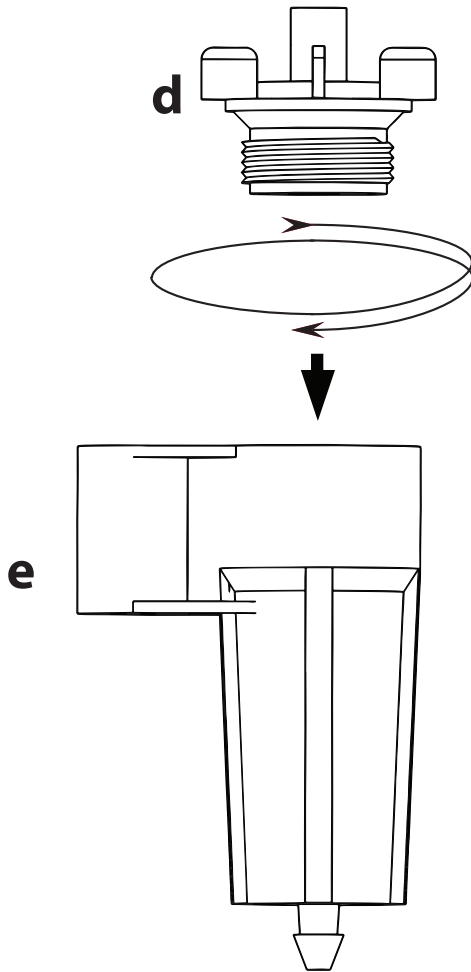

Les étapes 4 et suivantes sont les mêmes pour tous les modèles de produits.

Step 4 is the same for all product models.

4.