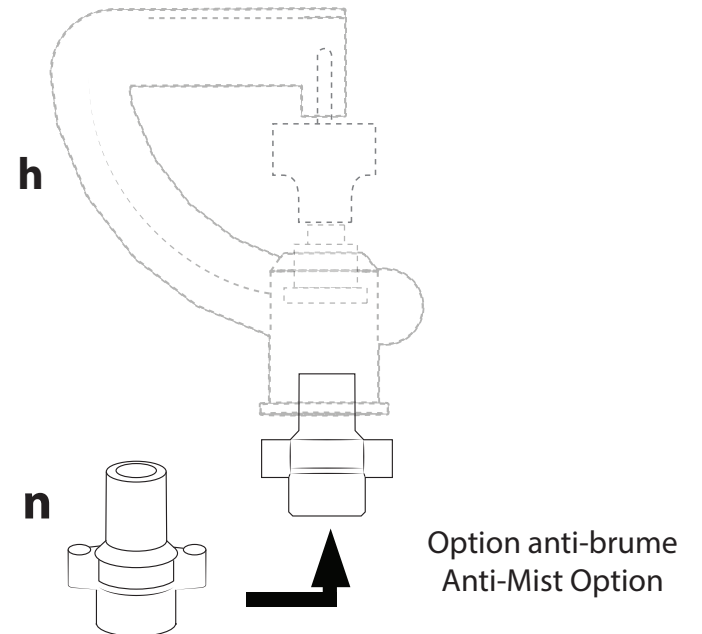

Seulement pour les modèles / Only for models IKS 11850600-J-O-J-2 et/and IKS 11850600-J-O-J-4
IKS 11850600-O-O-N-2 et/and IKS 11850600-O-O-N-4

3.