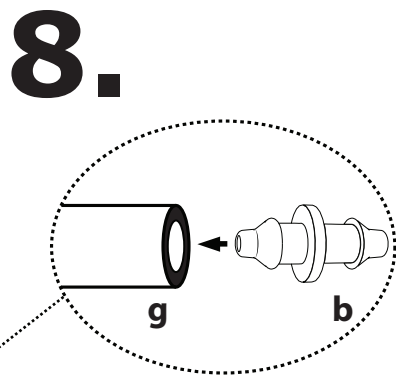

Product No.	Rod Length	Nozzle Product Code	Nozzle Color	Spinner & Spreader Color	Spinner & Spreader Product Code	Anti-Mist
IKS 11850600-B-J-2	2'	IS 11850100	Brown	Yellow	IS 11850306	No
IKS 11850600-B-J-4	4'	IS 11850100	Brown	Yellow	IS 11850306	No
IKS 11850600-G-B-2	2'	IS 11850109	Grey	Black(spinner)	IS 11850218	No
IKS 11850600-G-B-4	4'	IS 11850109	Grey	Black(spinner)	IS 11850218	No
IKS 11850600-J-O-J-2	2'	IS 11850106	Yellow	Orange(spinner)	IS 11850215	Yes
IKS 11850600-J-O-J-4	4'	IS 11850106	Yellow	Orange(spinner)	IS 11850215	Yes
IKS 11850600-O-O-N-2	2'	IS 11850108	Black	Orange(spinner)	IS 11850215	Yes
IKS 11850600-O-O-N-4	4'	IS 11850108	Black	Orange(spinner)	IS 11850215	Yes
IKS 11850600-V-V-2	2'	IS 11850104	Purple	Purple	IS 11850314	No
IKS 11850600-V-V-4	4'	IS 11850104	Purple	Purple	IS 11850314	No
IKS 11850600-V-V-N-2	2'	IS 11850102	Green	Black(spinner)	IS 11850208	Yes
IKS 11850600-V-V-N-4	4'	IS 11850102	Green	Black(spinner)	IS 11850208	Yes

Les étapes 4 et suivantes sont les mêmes pour tous les modèles de produits.

Step 4 is the same for all product models.

4.

5.

6.

11.

12.