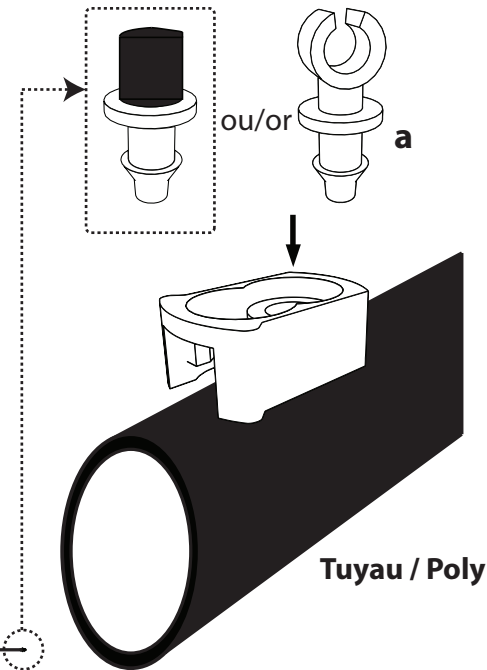

Product No.	Rod Length	Nozzle Product Code	Nozzle Color	Spinner & Spreader Color	Spinner & Spreader Product Code	Anti-Mist
IKS 11850600-B-J-2	2'	IS 11850100	Brown	Yellow	IS 11850306	No
IKS 11850600-B-J-4	4'	IS 11850100	Brown	Yellow	IS 11850306	No
IKS 11850600-G-B-2	2'	IS 11850109	Grey	Black(spinner)	IS 11850218	No
IKS 11850600-G-B-4	4'	IS 11850109	Grey	Black(spinner)	IS 11850218	No
IKS 11850600-J-O-J-2	2'	IS 11850106	Yellow	Orange(spinner)	IS 11850215	Yes
IKS 11850600-J-O-J-4	4'	IS 11850106	Yellow	Orange(spinner)	IS 11850215	Yes
IKS 11850600-O-O-N-2	2'	IS 11850108	Black	Orange(spinner)	IS 11850215	Yes
IKS 11850600-O-O-N-4	4'	IS 11850108	Black	Orange(spinner)	IS 11850215	Yes
IKS 11850600-V-V-2	2'	IS 11850104	Purple	Purple	IS 11850314	No
IKS 11850600-V-V-4	4'	IS 11850104	Purple	Purple	IS 11850314	No
IKS 11850600-V-V-N-2	2'	IS 11850102	Green	Black(spinner)	IS 11850208	Yes
IKS 11850600-V-V-N-4	4'	IS 11850102	Green	Black(spinner)	IS 11850208	Yes

Les étapes 4 et suivantes sont les mêmes pour tous les modèles de produits.

Step 4 is the same for all product models.

4.

5.

6.

11.

12.